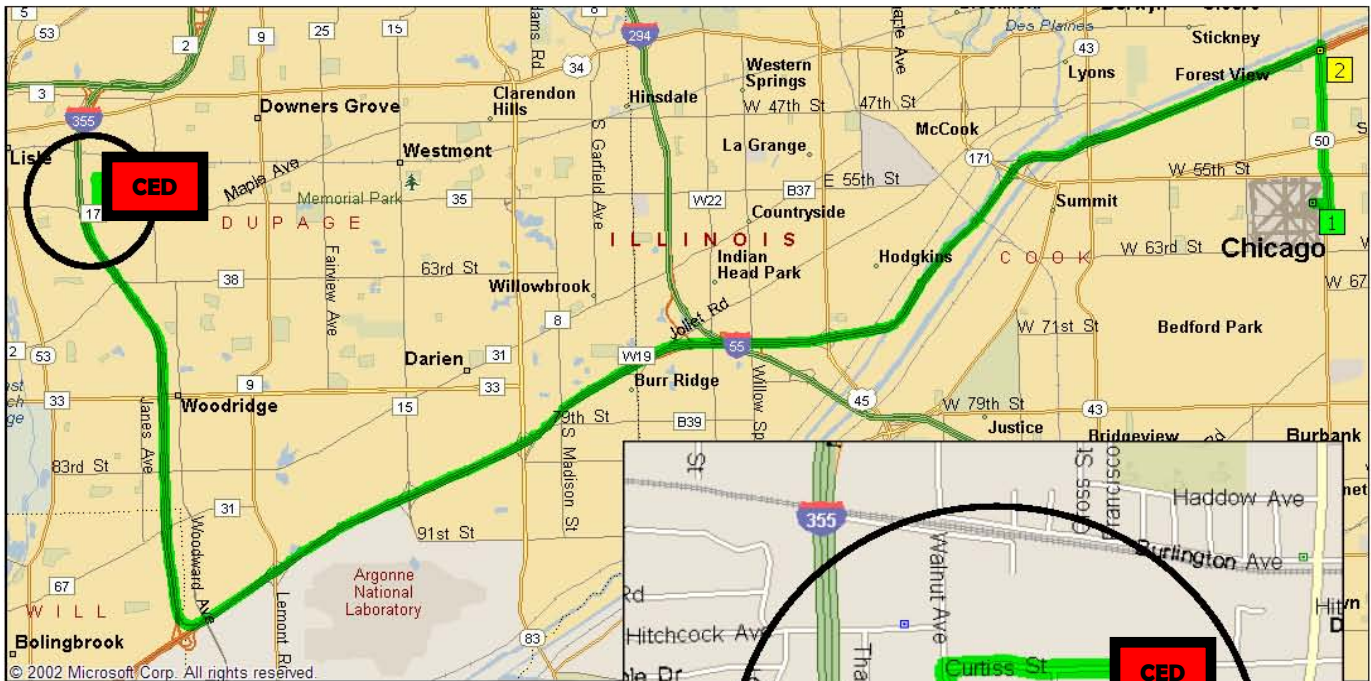

Directions from O'Hare to Chemring Energetic Devices

(This route will require \$2.20 in tolls (cash) / \$ 1.10 I-PASS or E-ZPass

Depart O'Hare Airport on I-190 / "To Chicago"

Turn onto Ramp I-294 / Indiana (Shows "To Indiana")

Toll Road Merge onto I-294 [Tri-State Tollway] (South) (**Toll .80¢**)

Toll Road Merge onto I-88 [East-West Tollway] (toward Aurora) (**Toll .80¢**)

Toll Road Merge onto I-355 [North-South Tollway] (toward Joliet)

Exit Ramp onto Maple Avenue (**Toll .60¢**)

Turn LEFT (East) onto Maple Ave

At first traffic light, turn LEFT (North) onto Walnut Avenue

Turn RIGHT (East) onto Curtiss Street

Arrive 2525 Curtiss St., Downers Grove, IL 60515 on right side of Curtiss Ave. (4 miles)

Directions from Midway to Chemring Energetic Devices

(This route will require \$1.00 in tolls (cash) / \$.50 I-PASS or E-ZPass

Depart Chicago Midway Airport - Turn LEFT (North) onto SR-50 (S. Cicero Ave) for 2.3 miles
Merge onto I-55 [Stevenson Expy S] (West) toward Joliet for 18 miles
Toll Road Merge onto I-355 [North-South Tollway] (North) **(\$1.00 Toll)** 5.2 miles
Turn off onto Ramp for Maple Ave **(No Toll)**
Turn RIGHT (East) onto CR-17 [Maple Ave] for 0.1 miles
At next traffic light, turn LEFT (North) onto Walnut Avenue
Turn RIGHT (East) onto Curtiss Street for 0.4 miles
Arrive 2525 Curtiss St., Downers Grove, IL 60515 on right side of Curtiss Ave. (.4 miles)