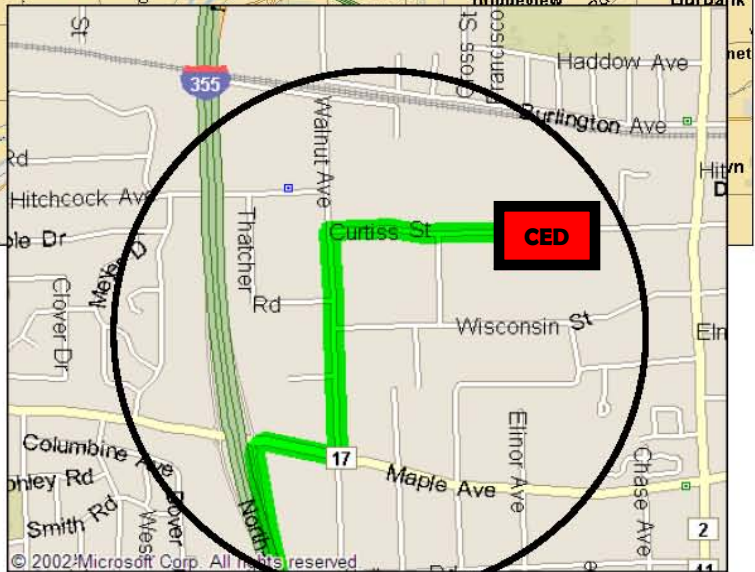

Toll Road Merge onto I-294 [Tri-State Tollway] (South) (**Toll .80¢**)

Toll Road Merge onto I-88 [East-West Tollway] (toward Aurora) (**Toll .80¢**)

Toll Road Merge onto I-355 [North-South Tollway] (toward Joliet)

Exit Ramp onto Maple Avenue (**Toll .60¢**)

Turn LEFT (East) onto Maple Ave

At first traffic light, turn LEFT (North) onto Walnut Avenue

Turn RIGHT (East) onto Curtiss Street

Arrive 2525 Curtiss St., Downers Grove, IL 60515 on right side of Curtiss Ave. (4 miles)

Directions from Midway to Chemring Energetic Devices

(This route will require \$1.00 in tolls (cash) / \$.50 I-PASS or E-ZPass

Depart Chicago Midway Airport - Turn LEFT (North) onto SR-50 (S. Cicero Ave) for 2.3 miles
Merge onto I-55 [Stevenson Expy S] (West) toward Joliet for 18 miles
Toll Road Merge onto I-355 [North-South Tollway] (North) **(\$1.00 Toll)** 5.2 miles
Turn off onto Ramp for Maple Ave **(No Toll)**
Turn RIGHT (East) onto CR-17 [Maple Ave] for 0.1 miles
At next traffic light, turn LEFT (North) onto Walnut Avenue
Turn RIGHT (East) onto Curtiss Street for 0.4 miles
Arrive 2525 Curtiss St., Downers Grove, IL 60515 on right side of Curtiss Ave. (.4 miles)