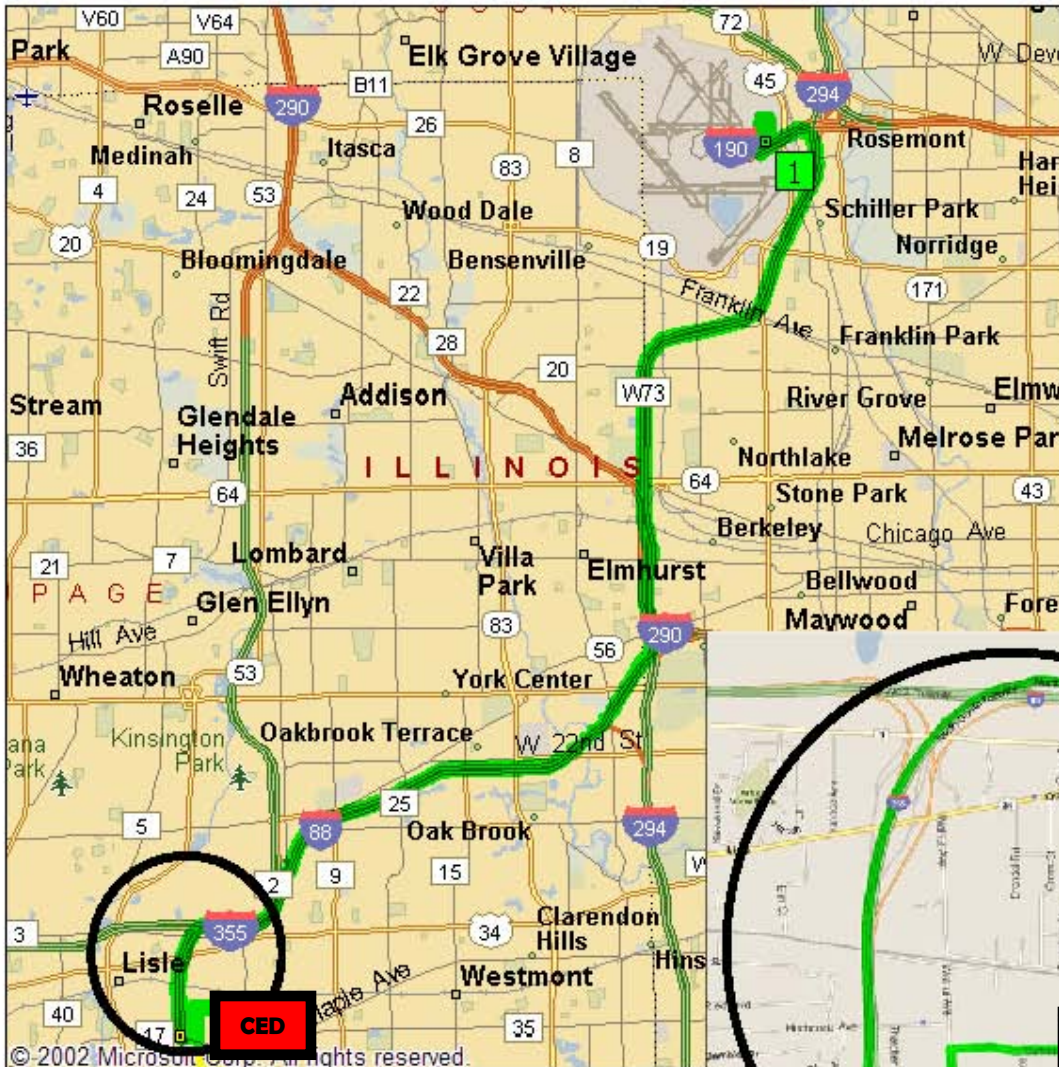

Directions from O'Hare to Chemring Energetic Devices

(This route will require \$2.20 in tolls (cash) / \$ 1.10 I-PASS or E-ZPass

Depart O'Hare Airport on I-190 / "To Chicago"

Turn onto Ramp I-294 / Indiana (Shows "To Indiana")

Toll Road Merge onto I-294 [Tri-State Tollway] (South) (**Toll .80¢**)

Toll Road Merge onto I-88 [East-West Tollway] (toward Aurora) (**Toll .80¢**)

Toll Road Merge onto I-355 [North-South Tollway] (toward Joliet)

Exit Ramp onto Maple Avenue (**Toll .60¢**)

Turn LEFT (East) onto Maple Ave

At first traffic light, turn LEFT (North) onto Walnut Avenue

Turn RIGHT (East) onto Curtiss Street

Arrive 2525 Curtiss St., Downers Grove, IL 60515 on right side of Curtiss Ave. (4 miles)

Directions from Midway to Chemring Energetic Devices

(This route will require \$1.00 in tolls (cash) / \$.50 I-PASS or E-ZPass

Depart Chicago Midway Airport - Turn LEFT (North) onto SR-50 (S. Cicero Ave) for 2.3 miles
Merge onto I-55 [Stevenson Expy S] (West) toward Joliet for 18 miles
Toll Road Merge onto I-355 [North-South Tollway] (North) **(\$1.00 Toll)** 5.2 miles
Turn off onto Ramp for Maple Ave **(No Toll)**
Turn RIGHT (East) onto CR-17 [Maple Ave] for 0.1 miles
At next traffic light, turn LEFT (North) onto Walnut Avenue
Turn RIGHT (East) onto Curtiss Street for 0.4 miles
Arrive 2525 Curtiss St., Downers Grove, IL 60515 on right side of Curtiss Ave. (.4 miles)